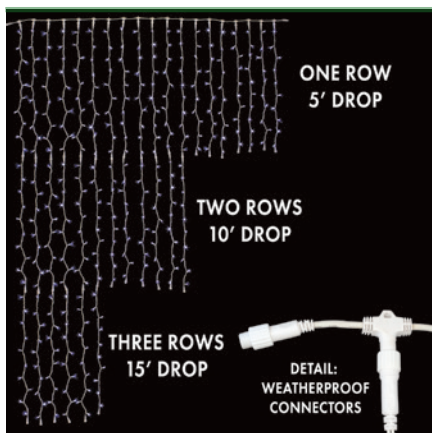

Totally Customizable! 10' LED WALL CURTAIN

Each set comes with 40 removable and replaceable 5' drops. Drops connect vertically, and sets connect horizontally as well, so you can easily create your own designs!
Super Heavy Duty Construction, Made For Multiple Use Situations!

FEATURES: White wire with 400 long life Cool White or Warm White LEDs with one 6' power cord included
• 20 drop connections on 6" centers, total span length is 10'
• Each connection has two 5' drops with 10 LED bulbs each
• Indoor/Outdoor use
• End-to-end weatherproof connectors, connect up to 10 sets
• Optional accessories sold separately below

$213.⁶⁸ SET
227LEDWALL10
SAVE 15% BUNDLE

6' EXTENSION CORD

• Use to extend power cord or create blank spots between curtains!
• White Wire

227LEDWALL10EXT **$6.¹⁰ EACH**

6' POWER CORD

• White Wire
• 1 Per Bag

227LEDWALL10PWR **$6.²³ EACH**

5' LED DROP EXTENSION

• Wire with White or Warm White bulbs
• 10 LEDs Per Drop
• 5' Long

227LEDWALL10R **$4.³⁸ EACH**