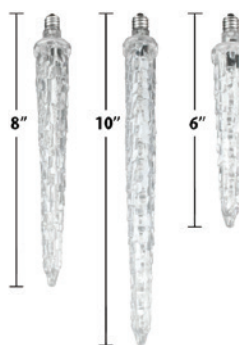

**\$31.53**  
box of 25

227LED1FC9/WWP

**New!**  
C7 Falling Icicle Bulbs

**FEATURES:** Set includes 3 C7 LED bulbs - 6", 8" & 10"

- Individual LEDs inside each bulb chase from the top to the bottom creating a unique melting/dripping effect
- Textured clear plastic bulb simulates melting ice