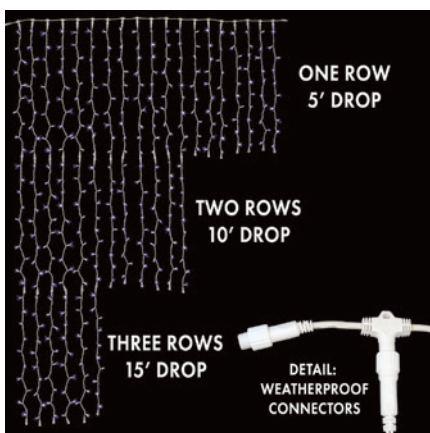

Totally Customizable! 10' LED WALL CURTAIN

Each set comes with 40 removable and replaceable 5' drops. Drops connect vertically, and sets connect horizontally as well, so you can easily create your own designs! **Super Heavy Duty Construction, Made For Multiple Use Situations!**

FEATURES: White wire with 400 long life Cool White or Warm White LEDs with one 6' power cord included

- 20 drop connections on 6" centers, total span length is 10'
- Each connection has two 5' drops with 10 LED bulbs each
- Indoor/Outdoor use
- End-to-end weatherproof connectors, connect up to 10 sets
- Optional accessories sold separately below

$213.⁶⁸ SET
227LEDWALL10

6' EXTENSION CORD

- Use to extend power cord or create blank spots between curtains!
- White Wire

227LEDWALL10EXT

$6.¹⁰ EACH

6' POWER CORD

- White Wire
- 1 Per Bag

227LEDWALL10PWR

$6.²³ EACH

5' LED DROP EXTENSION

- Wire with White or Warm White bulbs
- 10 LEDs Per Drop
- 5' Long
- 1 Per Bag

227LEDWALL10R

$4.³⁸ EACH

16.5' INCANDESCENT WALL CURTAIN

Our Incandescent Wall Curtains are the perfect choice for any event where a bit of romance is needed. Connect up to 5 sets to provide your party or wedding with just the right amount of light. Available in White or Black wire, indoor or outdoor, our wall curtains are sure to get you raves on your beautiful setting.

FEATURES: 456 Long-life incandescent Clear bulbs on White or Black heavy-duty wire

- Perfect for weddings or any other venue
- Especially beautiful to create walls or backdrops in tents or other large spaces
- 24 - 9'6" Drops spaced 8" apart
- End-to-end weatherproof connectors included

9'6" tall by 16.5' span length

$129.⁹⁸ EACH
100WALL16
Black or White