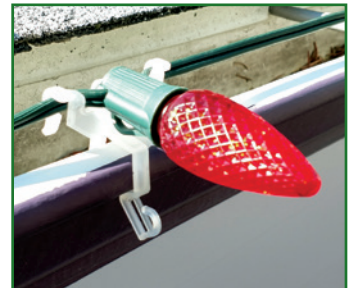

PRO CLIP

- Easily attaches to any gutter style

100SLAPROCLIP **$14.⁰²**
Bag of 100