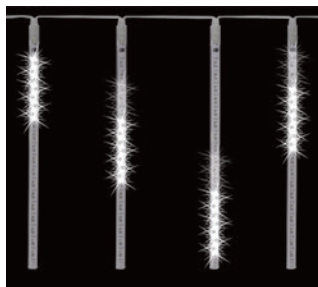

COMMERCIAL LED ICICLES & WALL CURTAIN

New! "DRIPPING" ICICLES

Scan me

Watch the Video
<http://bit.ly/Drip_Ice>

FEATURES: 8 Drops per string spaced 12" apart
• Each drop is 12" long • 17 LEDs per drop
• 44" lead to first drop • Coaxial fitting on end for weatherproof seal • Easily connect up to 4 strings

12" Drop Length
82" Lighted Length
$21.³³ EACH
100DRIPPING-ICE