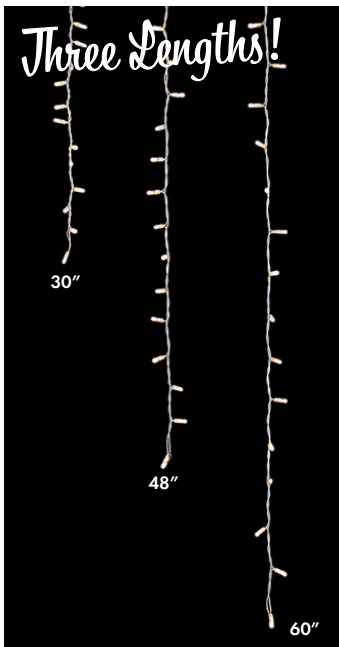

Perfect for Large Buildings!

COMMERCIAL GRADE INCANDESCENT ICICLE LIGHTS

Designed for commercial businesses or large residences, these icicle lights are heavy duty and versatile. Each set spans 4' and contains 7 icicles of varying length; 2 at 60"; 2 at 47" and 3 at 30", all on 8" centers. Arrange them in any order for a beautiful effect. Each icicle contains up to 19 bulbs and you can connect up to 10 sets with only one power cord needed (sold separately). That adds up to an impressive 40' of luminous icicles.

FEATURES: 8" Drop spacing • Heavy duty weatherproof white wire

- Only one power cord needed per run of icicles (see below)
- Connect up to 10 sets

8" Spacing • 48" Long

$32.65 SET

100WALLICE2

6' EXTENSION CORD

- Use to extend power cord or create blank spots between curtains!
- White Wire

$4.70 EACH

100WALLICEXT2

6' POWER CORD

- White Wire
- 1 Per Bag

$5.20 EACH

100WALLICEPW2

END-TO-END NET LIGHTING

1. **FEATURES:** 200 Bulbs on Green wire
2. Connect up to 3 sets to cover large areas.
   - UL Listed
   - Includes 2 replacement bulbs & 1 fuse
   - Steady burn

8' W x 4' H

Need to fill some gaps in your holiday or landscape display? Our 4'x8' net is the solution! The wide area of coverage is perfect for trees and bushes, even walls and fences. Have a big job to cover? Connect three sets together for a seamless display. This incandescent product is UL listed, outdoor rated, and if one bulb goes out, the rest stay lit!

100NET48GC

$30.92 EACH

GOLDEN CANOPY

1. **FEATURES:** 64 Sealed Warm White bulbs on Green wire
2. Connect up to 12 sets
   - Indoor/Outdoor use
   - Features co-axial weatherproof connectors (sold separately)

**6" Bulb spacing
31' Length**