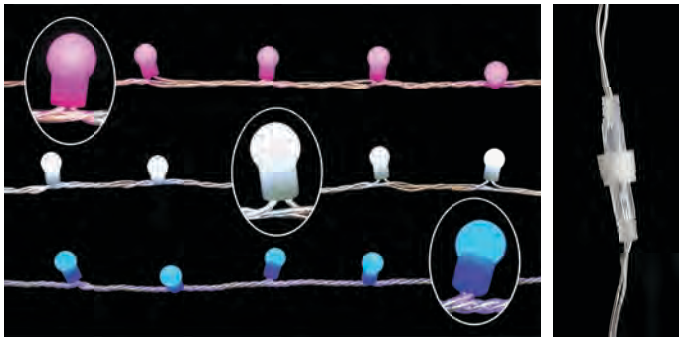

## LED G12 PARTY LIGHTS

- 100 L.E.D.s spaced 4" apart on clear wire.
- L.E.D. globe measures 18mm • 9 Watts, 0.09 Amps
- 33.5' lighted length • Weatherproof end-to-end connectors
- Connect up to 15 sets • 1.8 Lbs. each