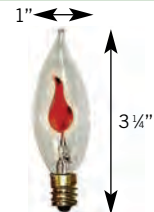

## C7 FLICKER BULB

• 2 Watt  
• 2 Bulbs per Card  
• C7 Candelabra Base

PRODUCT CODE	PER CARD
102FLCA10	\$1.34