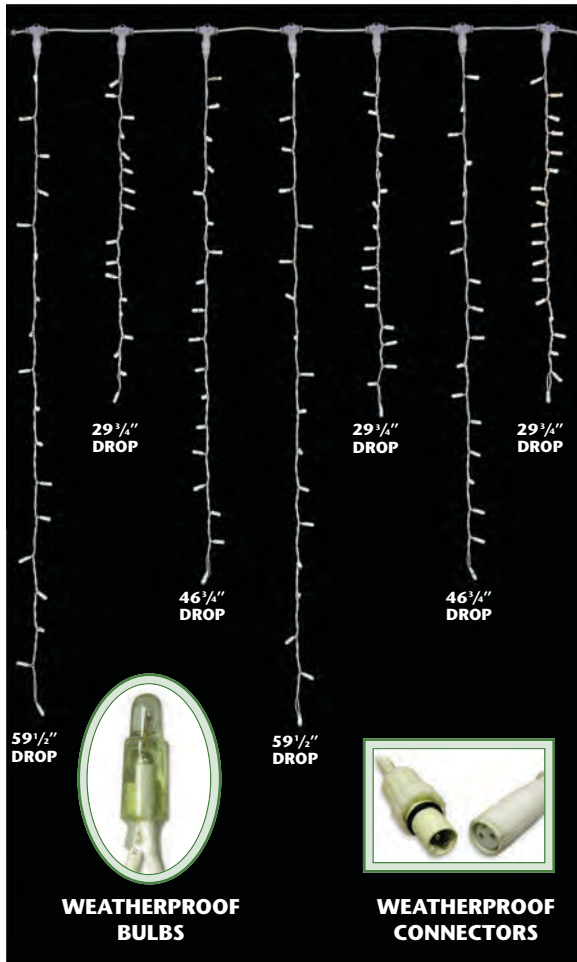

COMMERCIAL ICICLE LIGHT SETS

COMMERCIAL SIZE ICICLE LIGHTS DECORATORS REQUEST

DESIGNED FOR LARGE COMMERCIAL BUILDINGS AND LARGE RESIDENCES. CONNECT UP TO 10 SETS END-TO-END — 40' TOTAL!

- 48" Horizontal lighted length.
- 59 Watts, .49 Amps
- 7 Vertical drops on 8" centers.
- Each drop has 18 bulbs.
- Drop sequence: Long, short, medium, long, short, medium, short.
- Heavy rubber insulation
- Power cord sold separately
- 20,000+ Hour bulb life
- Connects to 16.5' Wall Light (See page 18)
- One bulb burns out the others stay lit.
- Shielded bulbs are protected from breakage.
- White wire, clear bulbs
- 2.5 lbs. each, 10/Case