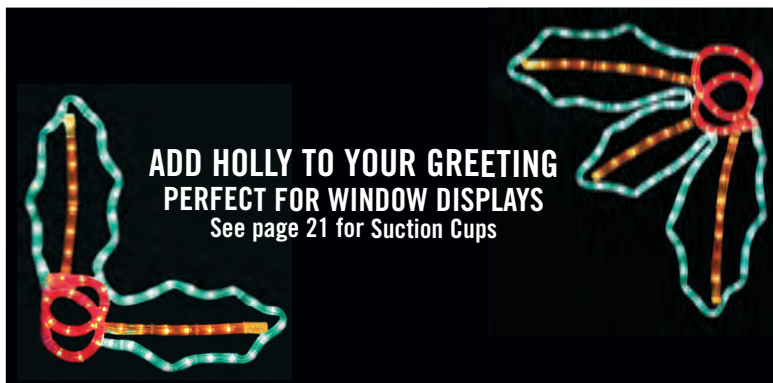

LED 2 LEAF HOLLY

- 5.9 Watts, 0.06 Amps
- 12" W x 12" H
- 3 Lbs., 1 Carton
- Hanging ring included

100MOLHOLLY2
$20.00