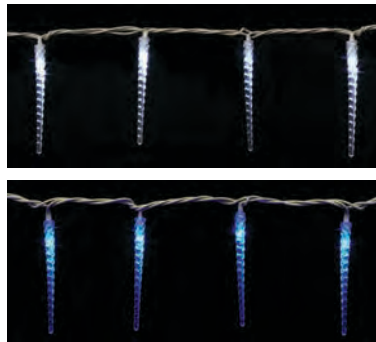

WEATHERPROOF CONNECTORS

PRODUCT CODE	COLOR	PER SET
100LEDICEW	White	$28.64
100LEDICEB	Blue	$28.20

- 50 Icicles per set
- Icicles measure 5"
- Icicles spaced 4" apart
- 16' 9" total length
- White PVC wire
- 5' 2" Rectified power cord
- 4.5 Watts, 0.05 Amp
- Connect up to 20 sets

EXTENDABLE LED ICICLE STRINGS