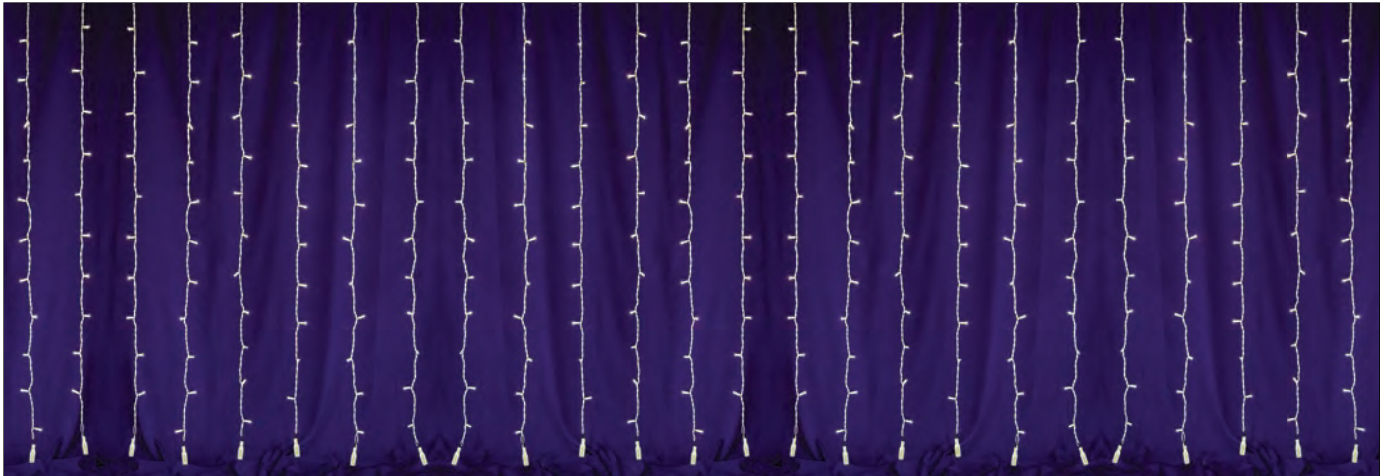

WALL CURTAIN LIGHT SETS

See page 16
for LED WALL CURTAIN

16.5' LONG LIFE WALL CURTAIN

- 456 long life bulbs
- 209 Watts, 1.75 Amps
- Total span length 16.5'
- End to end connectors
- For indoor or outdoor use
- 9 lbs. each, 4/Case
- 24 replaceable drops on 8" centers
- Drop length 9.5' – lamps spaced 6" apart
- Connect maximum of 5 sets
- Total span length 82.5'

Curtain is available in Black or White wire with clear bulbs

BLACK WIRE

PRODUCT CODE	COLOR	PER SET
100WALL16B	Clear	$96.98

WHITE WIRE

PRODUCT CODE	COLOR	PER SET
100WALL16W	Clear	$96.98

REPLACEMENT DROP

- Black or White Replacement Drops
- 9.5' Long —19 Bulbs per Drop
- 0.3 lbs. each
- 96/Case

PRODUCT CODE	COLOR	EACH
100WALL16RB	Black	$4.04
100WALL16RW	White	$4.04

WALL WEIGHTS – FOR INDOOR OR OUTDOOR USE!

- For use with both Ice Lights and Wall Light Curtain.
- For interiors: use 1 weight/drop.
- For exteriors: use 2 weights/drop. Drops with two weights will untangle themselves after a wind storm. (Weights should not be used near glass!)
- 12/Bag

PRODUCT CODE	BAG
100WALLWGT	$4.71