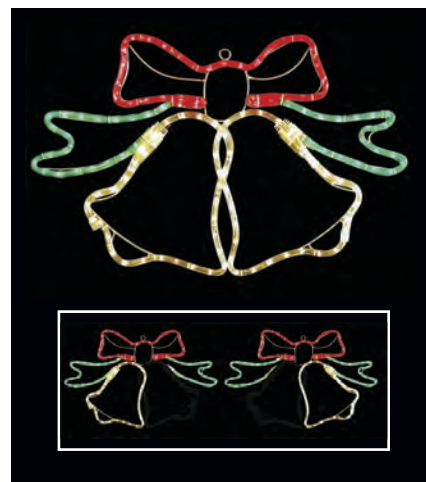

SMALL RINGING BELLS

- Animated bells appear to ring
- 62 Watts, 0.5 Amps
- 24" W x 15" H
- 5 Lbs., 1 Carton
- Hanging ring included

100MODNM1510 $35.79