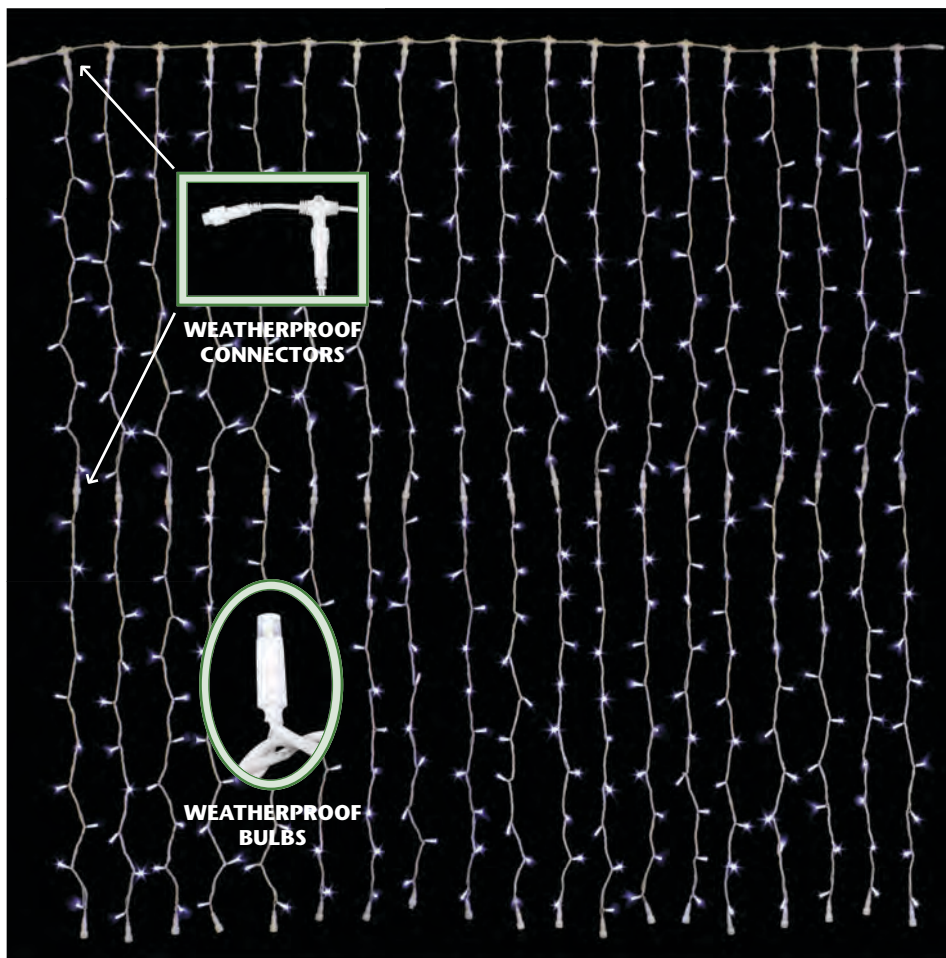

COMMERCIAL LED WALL CURTAIN See page 50 for INCANDESCENT WALL CURTAIN

VERSATILE 10' EXTENDABLE LED WALL CURTAIN

- Each set comes with 40 removable and replaceable 5' drops (image shows 2 - 5' drops connected end-to-end in each vertical drop)
- 20 drop connections on 6" centers
- **Rearrange drops to create your own designs (see images below)**
- 400 long life LED bulbs
- Each 5' drop has 10 LED bulbs
- 81 Watts, 0.65 Amps per Set
- Total span length 10'
- End to end connectors
- Connect up to 10 sets maximum
- For indoor or outdoor use
- 14 lbs. each

PRODUCT CODE	EACH
227LEDWALL10W	$182.84

5' REPLACEMENT DROP

- White wire with 10 cool white LEDs
- 2.3 Watt, .02 Amp
- End-to-end connections
- 0.4 lbs. each

PRODUCT CODE	EACH
227LEDWALL10RW	$3.75