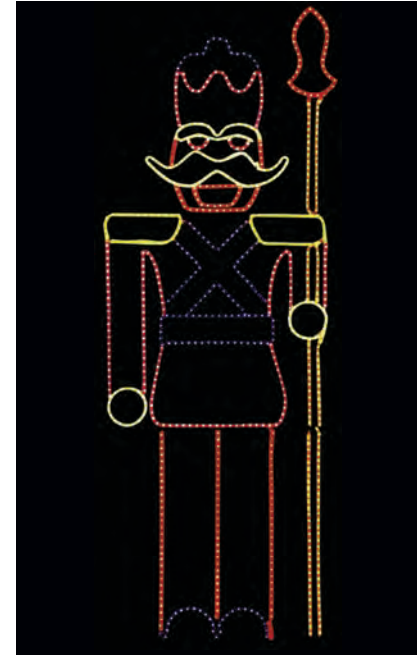

**NUTCRACKER
WITH SPEAR**

- 399 Watts, 3.47 Amps
- 3' W x 9' H, 3 Frames
- 45 Lbs., 1 Carton
- Vertical support stakes included
- Pole mount option available.

100M0714 $260.99