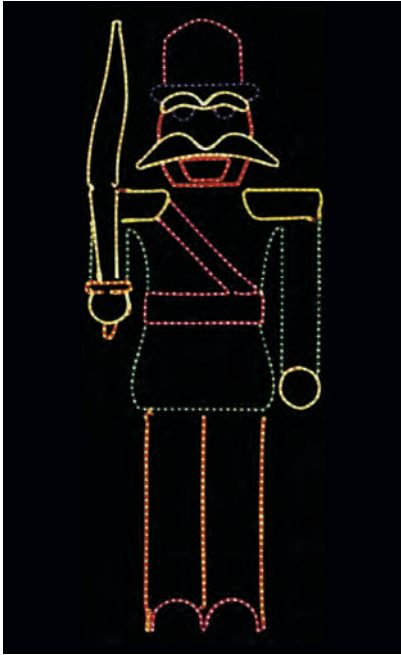

NUTCRACKERS, CANDY CANES & WREATH DISPLAYS

**NUTCRACKER
WITH SWORD**

- 368 Watts, 3.1 Amps
- 3' W x 9' H, 3 Frames
- 43 Lbs., 1 Carton
- Vertical support stakes included
- Pole mount option available

100M0711 $260.99