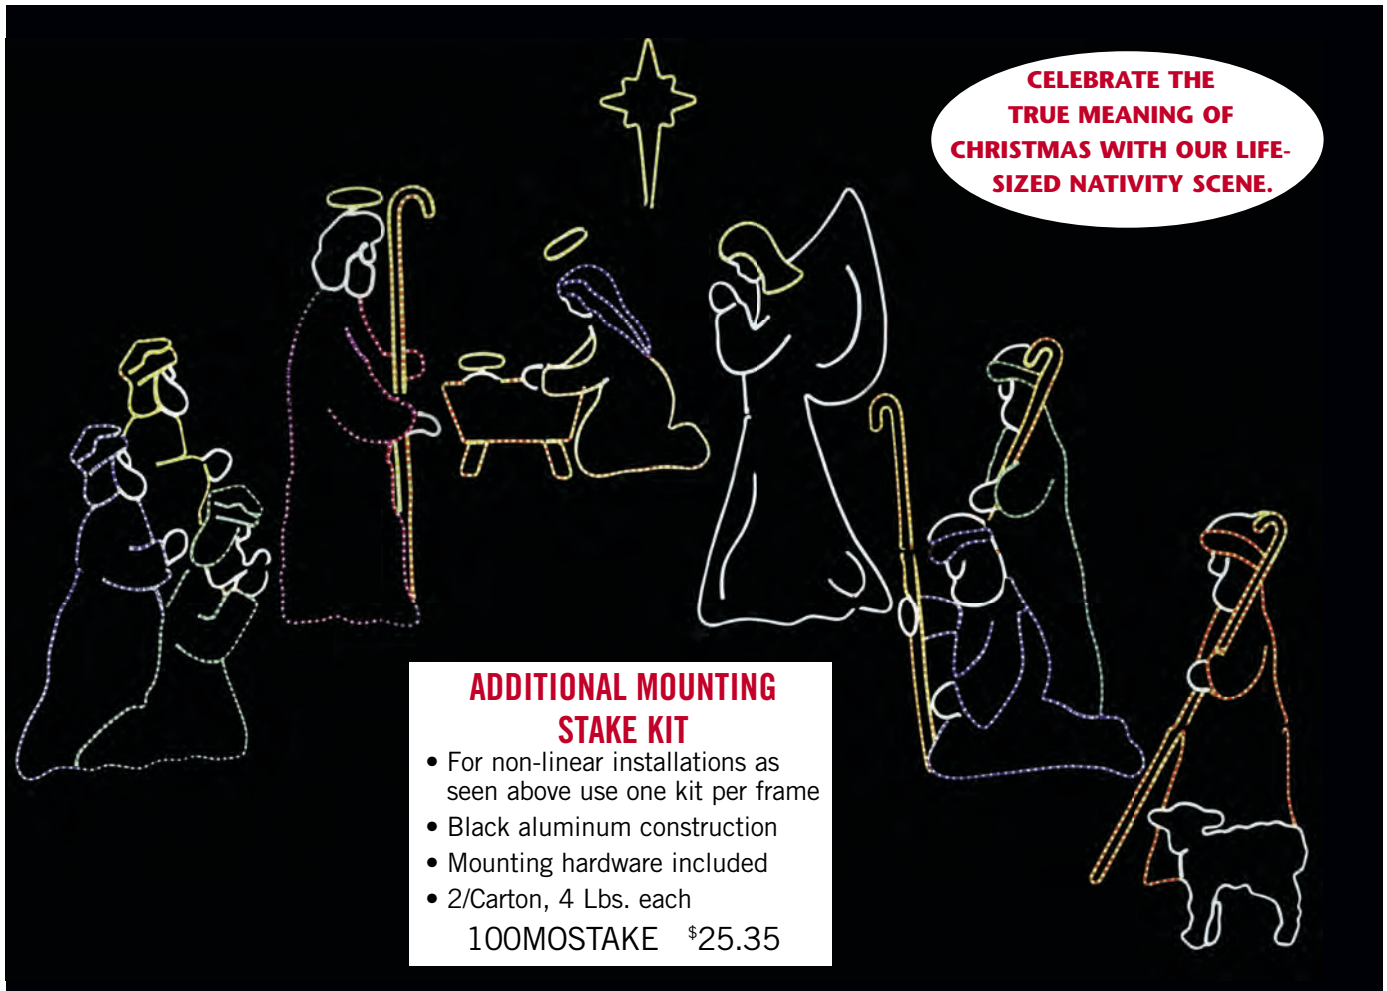

# NATIVITY, MANGER & ANGEL DISPLAYS

**CELEBRATE THE TRUE MEANING OF CHRISTMAS WITH OUR LIFE-SIZED NATIVITY SCENE.**

**ADDITIONAL MOUNTING STAKE KIT**

- For non-linear installations as seen above use one kit per frame
- Black aluminum construction
- Mounting hardware included
- 2/Cartron, 4 Lbs. each