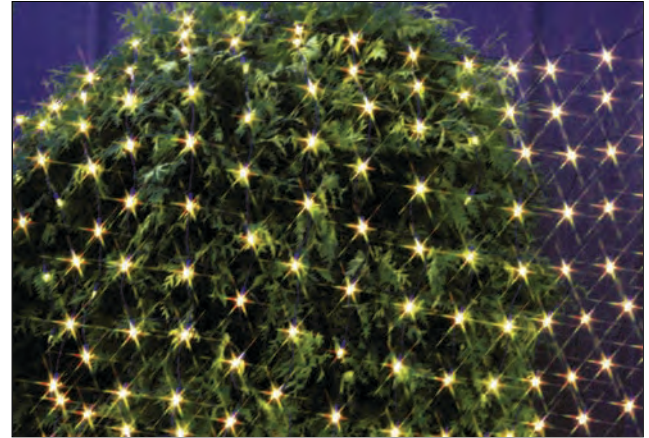

END-TO-END NETS

- 200 Incandescent Bulbs, 98 Watts, 0.84 Amps
- 8' W x 4' H
- Includes 2 replacement bulbs and 1 fuse
- Connect up to 3 sets end-to-end
- Steady burn, UL listed
- 2.3 Lbs. each, 12/Case

GREEN WIRE

PRODUCT CODE	COLOR	PER SET
100NET48GC	Clear	$18.66

WHITE WIRE

PRODUCT CODE	COLOR	PER SET
102NET48WW	White	$18.66

TREE TRUNK WRAP NET

- 150 Incandescent Bulbs, 74 Watts, 0.64 Amps
- 6" W x 15' H
- Green Wire with Clear Bulbs
- Includes 2 replacement bulbs and 1 fuse
- Connect up to 3 sets end-to-end
- Steady burn, UL listed
- 1.5 Lbs. each, 12/Case

PRODUCT CODE	COLOR	PER SET
100NET615GC	Clear	$12.82