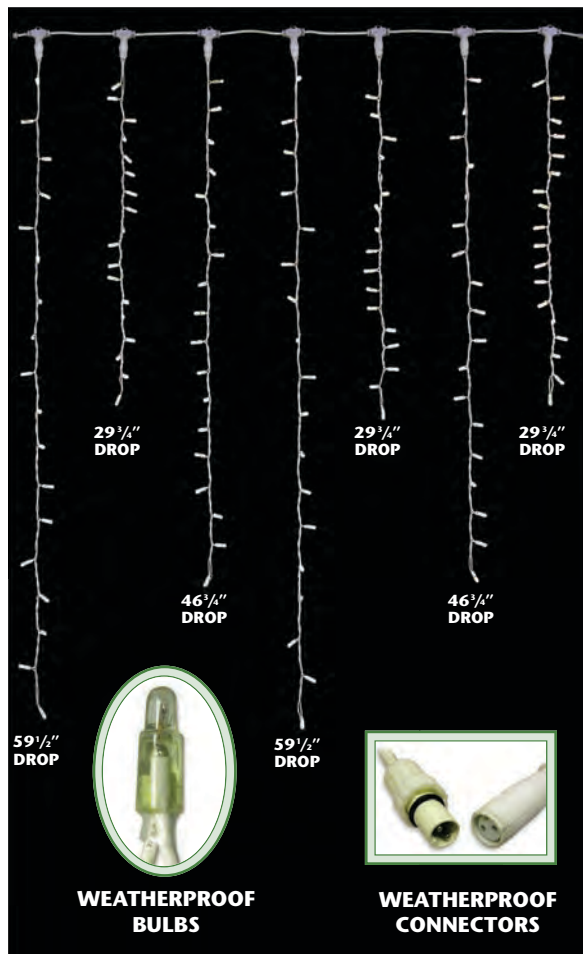

COMMERCIAL SIZE & LED ICICLES

COMMERCIAL SIZE ICICLE LIGHTS

DESIGNED FOR LARGE COMMERCIAL BUILDINGS AND LARGE RESIDENCES. CONNECT UP TO 10 SETS END-TO-END — 40' TOTAL!

- 48" Horizontal lighted length.
- 59 Watts, .49 Amps
- 7 Vertical drops on 8" centers.
- Each drop has 18 bulbs.
- Drop sequence: Long, short, medium, long, short, medium, short.
- Heavy rubber insulation
- Power cord sold separately
- 20,000+ Hour bulb life
- Connects to 16.5' Wall Light (See page 18)
- One bulb burns out the others stay lit.
- Shielded bulbs are protected from breakage.
- White wire, clear bulbs
- 2.5 lbs. each, 10/Case

PRODUCT CODE	EACH
100WALLICE2	$28.58

8' POWER CORD

- One power cord required for first Ice Light set.
- White Wire • 0.4 lbs. ea., 25/Case

PRODUCT CODE	EACH
100WALLICEPW2	$4.54

10' IN-LINE EXTENSION

- Use as an extension between two or more sets or between power cord and Ice Lights
- White Wire • 0.5 lbs. ea., 25/Case

PRODUCT CODE	EACH
100WALLICEEXT2	$4.11

WALL WEIGHTS FOR INDOOR OR OUTDOOR USE!

- For use with both Ice Lights and Wall Light Curtain.
- For interiors: use 1 weight/drop.
- For exteriors: use 2 weights/drop. Drops with two weights will untangle themselves after a wind storm. (Weights should not be used near glass!)
- Bend hook securely around bottom loop of drops to avoid hook from becoming unattached.
- 12/Bag

PRODUCT CODE	EACH
100WALLWGT	$4.71