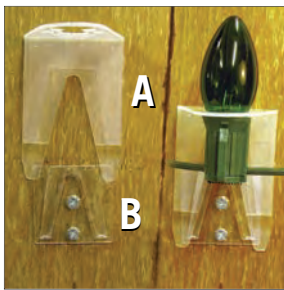

## POLE MOUNT KIT

- Adjustable stainless rings for different pole diameters
- Attaches directly to frame
- All hardware included
- 11 lbs., 1/Case

100MOPOLE \$37.89 ea.