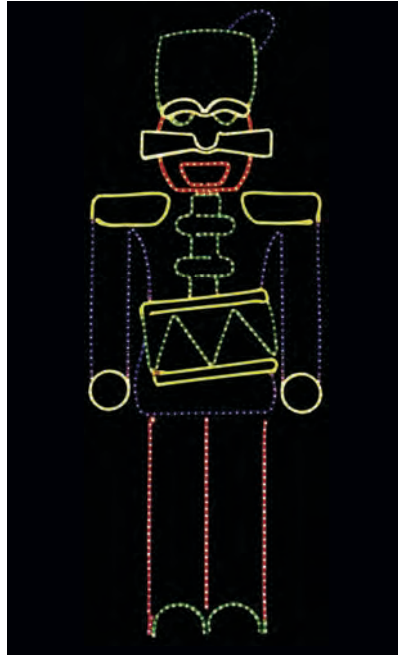

**NUTCRACKER
WITH DRUM**

- 393 Watts, 3.3 Amps
- 3' W x 9' H, 3 Frames
- 43 Lbs., 1 Carton
- Vertical support stakes included
- Pole mount option available

100M0712 $260.99