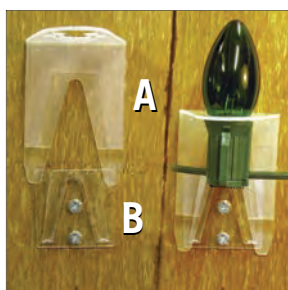

## POLE MOUNT KIT

- Adjustable stainless rings for different pole diameters
- Attaches directly to frame
- All hardware included
- 11 lbs., 1/Case

100MOPOLE \$37.89 ea.