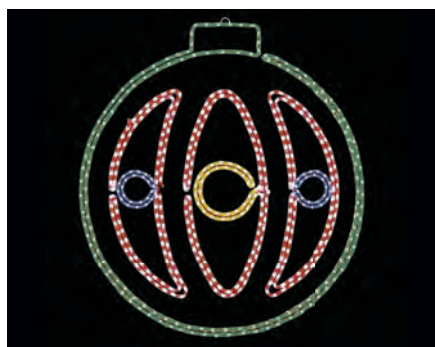

36" TRADITIONAL

1. 213 Watts, 1.78 Amps
   - 36" W x 36" H
   - 11 Lbs., 1 Carton
   - Hanging ring included
2. 100MODNM415 $43.00