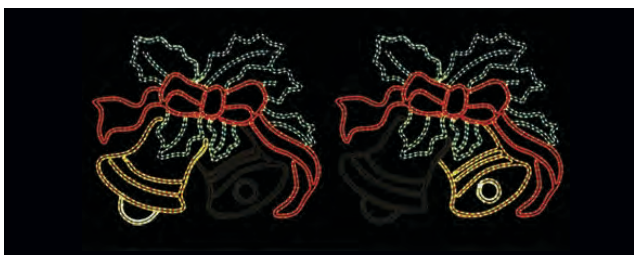

LARGE RINGING BELLS

- Animated bells appear to ring
- 493 Watts, 4.25 Amps
- 47" W x 38" H
- 21 Lbs., 1 Carton
- Vertical support stakes included

100MODNM540 $208.93