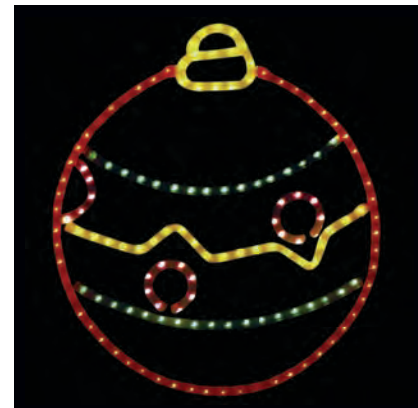

24" SNOWBALL ORNAMENT

- 85 Watts, 0.7 Amps
- 24" W x 24" H
- 4 Lbs., 1 Carton, 4/Case
- Hanging ring included

100M09222 $35.91