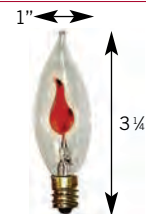

C7 INCANDESCENT BULBS

• 130 Volt • Candelabra E-12 base • 25 Bulbs/box • 20 Boxes/Case

7 WATT

PRODUCT CODE	COLOR	PER BOX
1007C7C	Clear	$4.21
1007C7	Specify Color*	$4.72

*7 Watt bulb colors available in: **A**-Amber, **B**-Blue, **C**-Clear, **CB**-Ceramic Blue, **CG**-Ceramic Green, **CO**-Ceramic Orange, **CPU**-Ceramic Purple, **CR**-Ceramic Red, **W**-Ceramic White, **CY**-Ceramic Yellow, **G**-Green, **PU**-Purple, **R**-Red, **Y**-Yellow

5 WATT TWINKLE BULBS

PRODUCT CODE	COLOR	PER BOX
100TW5C7C	Clear	$6.54
100TW5C7	Specify Color*	$7.05

*Twinkle bulb colors available in:
A-Amber, **B**-Blue, **C**-Clear,
G-Green, **R**-Red

5 WATT

PRODUCT CODE	COLOR	PER BOX
1005C7C	Clear	$4.21
1005C7	Specify Color*	$4.72

*5 Watt bulb colors available in: **A**-Amber, **B**-Blue, **C**-Clear, **CB**-Ceramic Blue, **CG**-Ceramic Green, **CR**-Ceramic Red, **W**-Ceramic White, **CY**-Ceramic Yellow, **FU**-Fuchsia, **G**-Green, **PU**-Purple, **R**-Red, **T**-Teal, **Y**-Yellow

C7 MULTI COLOR BOXES

• 130 Volt • Candelabra (E-12) base • Five bulbs of each color per box • 25 bulbs per box

5C7 TRANSPARENT

• 5 Watt
• 5 each: Amber, Blue, Green, Purple and Red

PRODUCT CODE	PER BOX
1005C7M	$4.72

5C7 CERAMIC

• 5 Watt
• 5 each: Ceramic Blue, Green, Red, Yellow, White

PRODUCT CODE	PER BOX
1005C7CM	$4.72

5C7 TWINKLES

• 5 Watt
• 5 each: Amber, Blue, Clear, Green and Red

PRODUCT CODE	PER BOX
100TW5C7M	$7.05

7C7 TRANSPARENT

• 7 Watt
• 5 each: Amber, Blue, Green, Red and Purple

PRODUCT CODE	PER BOX
1007C7M	$4.72

C7 FLICKER BULB

• 2 Watt
• 2 Bulbs per Card
• C7 Candelabra Base

PRODUCT CODE	PER CARD
102FLCA10	$1.34

C7 STROBES

• Candelabra (E-12) base
• 110 Volt
• Super bright flash 60 flash/min
• 0.01 Amp draw
• Controller not required
• 12 pcs./box
• 4 boxes/case

PRODUCT CODE	PER BOX
225FTC7STROBE/Color*	$60.62

*Strobes colors are: Clear, Red, Green