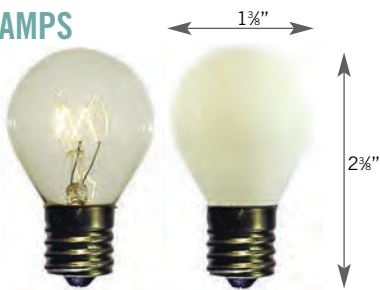

CLEAR OR INSIDE-FROST S11 LAMPS

- 40 watt, 130 volt • 25/Box
- Intermediate E17 base lamps.
- Use with our dimmer shown right

203B40S11N/C $15.41 Box
203B40S11N/IF $16.29 Box